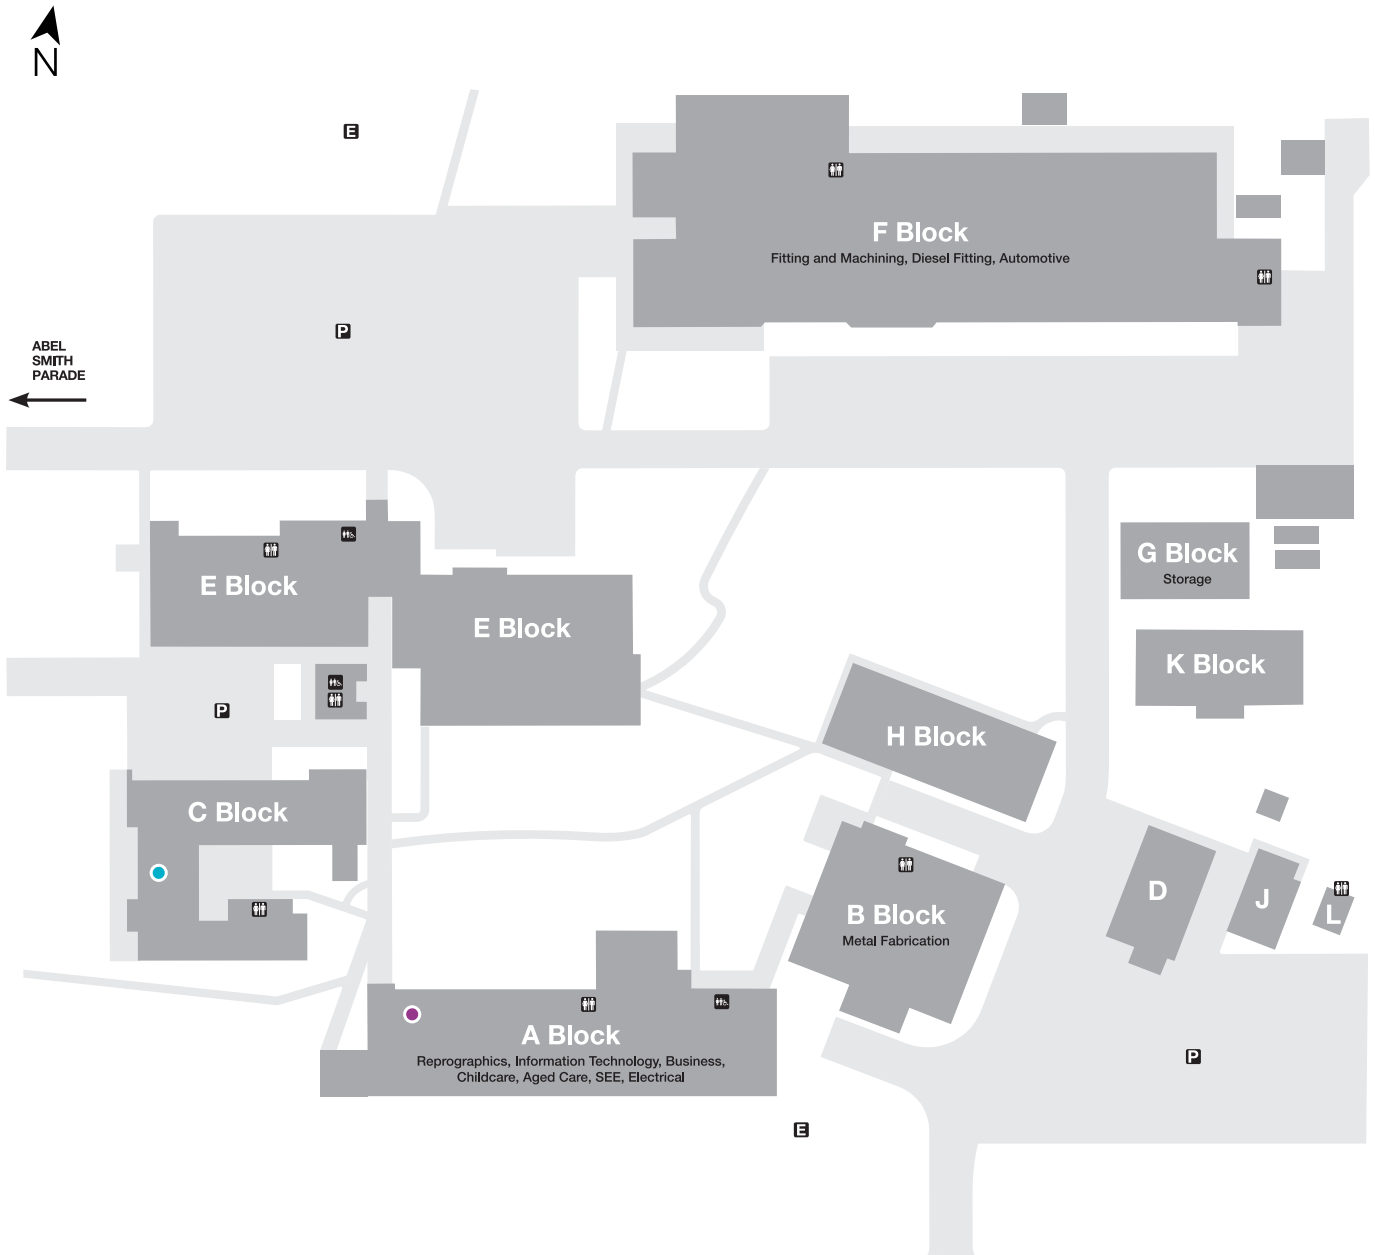

MOUNT ISA CAMPUS MAP

165–179 Abel Smith Parade Mount Isa Qld 4825

- Toilet Facilities
- Unisex Accessible Toilet Facilities*
- Wheelchair Access
- Parking
- Canteen/Food Service
- Emergency Assembly Point
- Call Point
- Customer Service Centre
- Library

Note*: If you require a unisex accessible toilet facility please contact our Customer Service Centre.

1300 308 233

tafeqld.edu.au

RTO 0275 | CRICOS 03020E | TEQSA PRV13003

MAKE GREAT HAPPEN