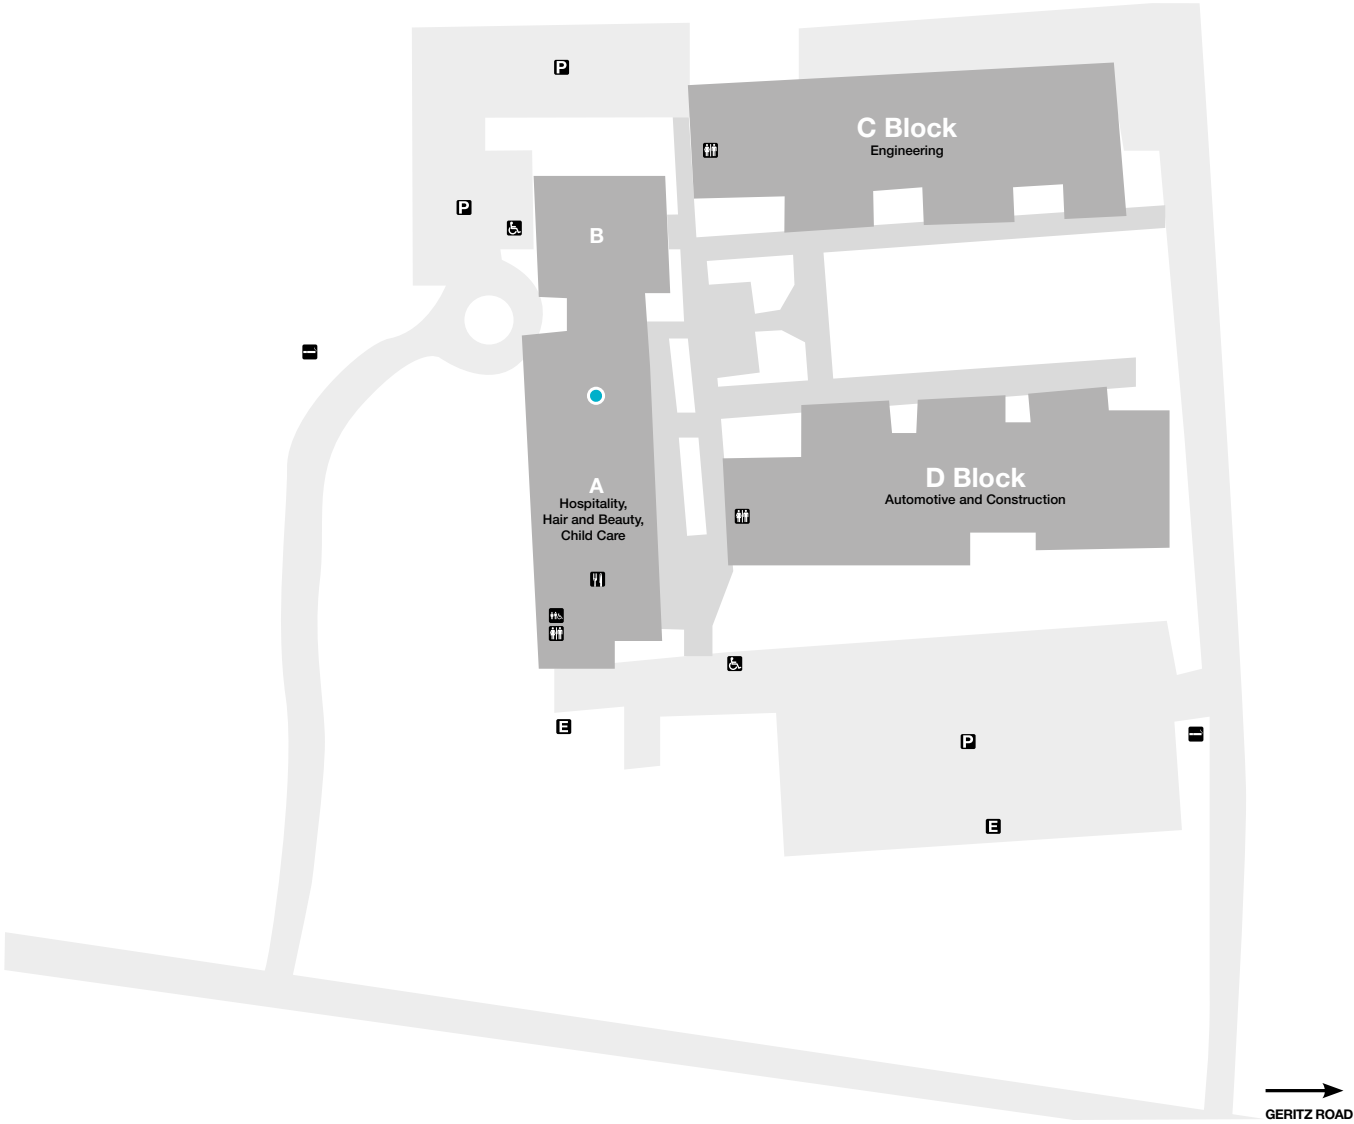

# KINGARROY CAMPUS MAP

Bunya Highway, Kingaroy Qld 4610

\* Please note from July 1, 2018 all TAFE Queensland campuses will be smoke free.

E  
Rural

- Toilet Facilities
- Unisex Accessible Toilet Facilities
- Wheelchair Access
- Parking
- Food Service
- Emergency Assembly Point
- Designated Smoking Area\*
- Customer Service Centre